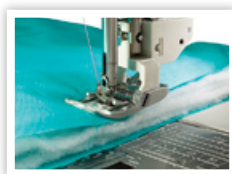

SKYLINE S7 SEW / QUILT

**AUTOMATIC PRESSER
FOOT LIFT**

**ACUFEEF FLEX LAYERED
FABRIC FEEDING SYSTEM**

**STITCH COMPOSER STITCH
CREATION PROGRAM**

Key Features:

- Top loading full rotary hook bobbin
- 240 built-in stitches, 11 one-step buttonholes, 7 built-in alphabets
- USB port for adding stitches
- Automatic thread tension
- Built-in advanced needle threader
- Snap-on presser feet, Easy set bobbin
- Bobbin winding plate with cutter
- Memorized needle up/down
- One-step needle plate conversion
- 7-piece feed dog, Free arm, Drop feed
- Variable zig zag for free motion quilting
- Start/stop button, Speed control slider
- Locking stitch button
- Automatic thread cutter
- Twin needle guard, Adjustable knee lift
- Extra high presser foot lift
- Automatic foot pressure adjustment
- Auto declutch bobbin winder
- LCD color touchscreen
- Foot pressure adjustment
- 6 LED lights in 3 convenient locations
- Max stitch width: 9 mm, Max stitch length: 5 mm
- Sewing application support
- Maximum sewing speed: 1,000 SPM
- Work space: 8.25 x 4.7" (210 x 120 mm)
- Semi hard cover